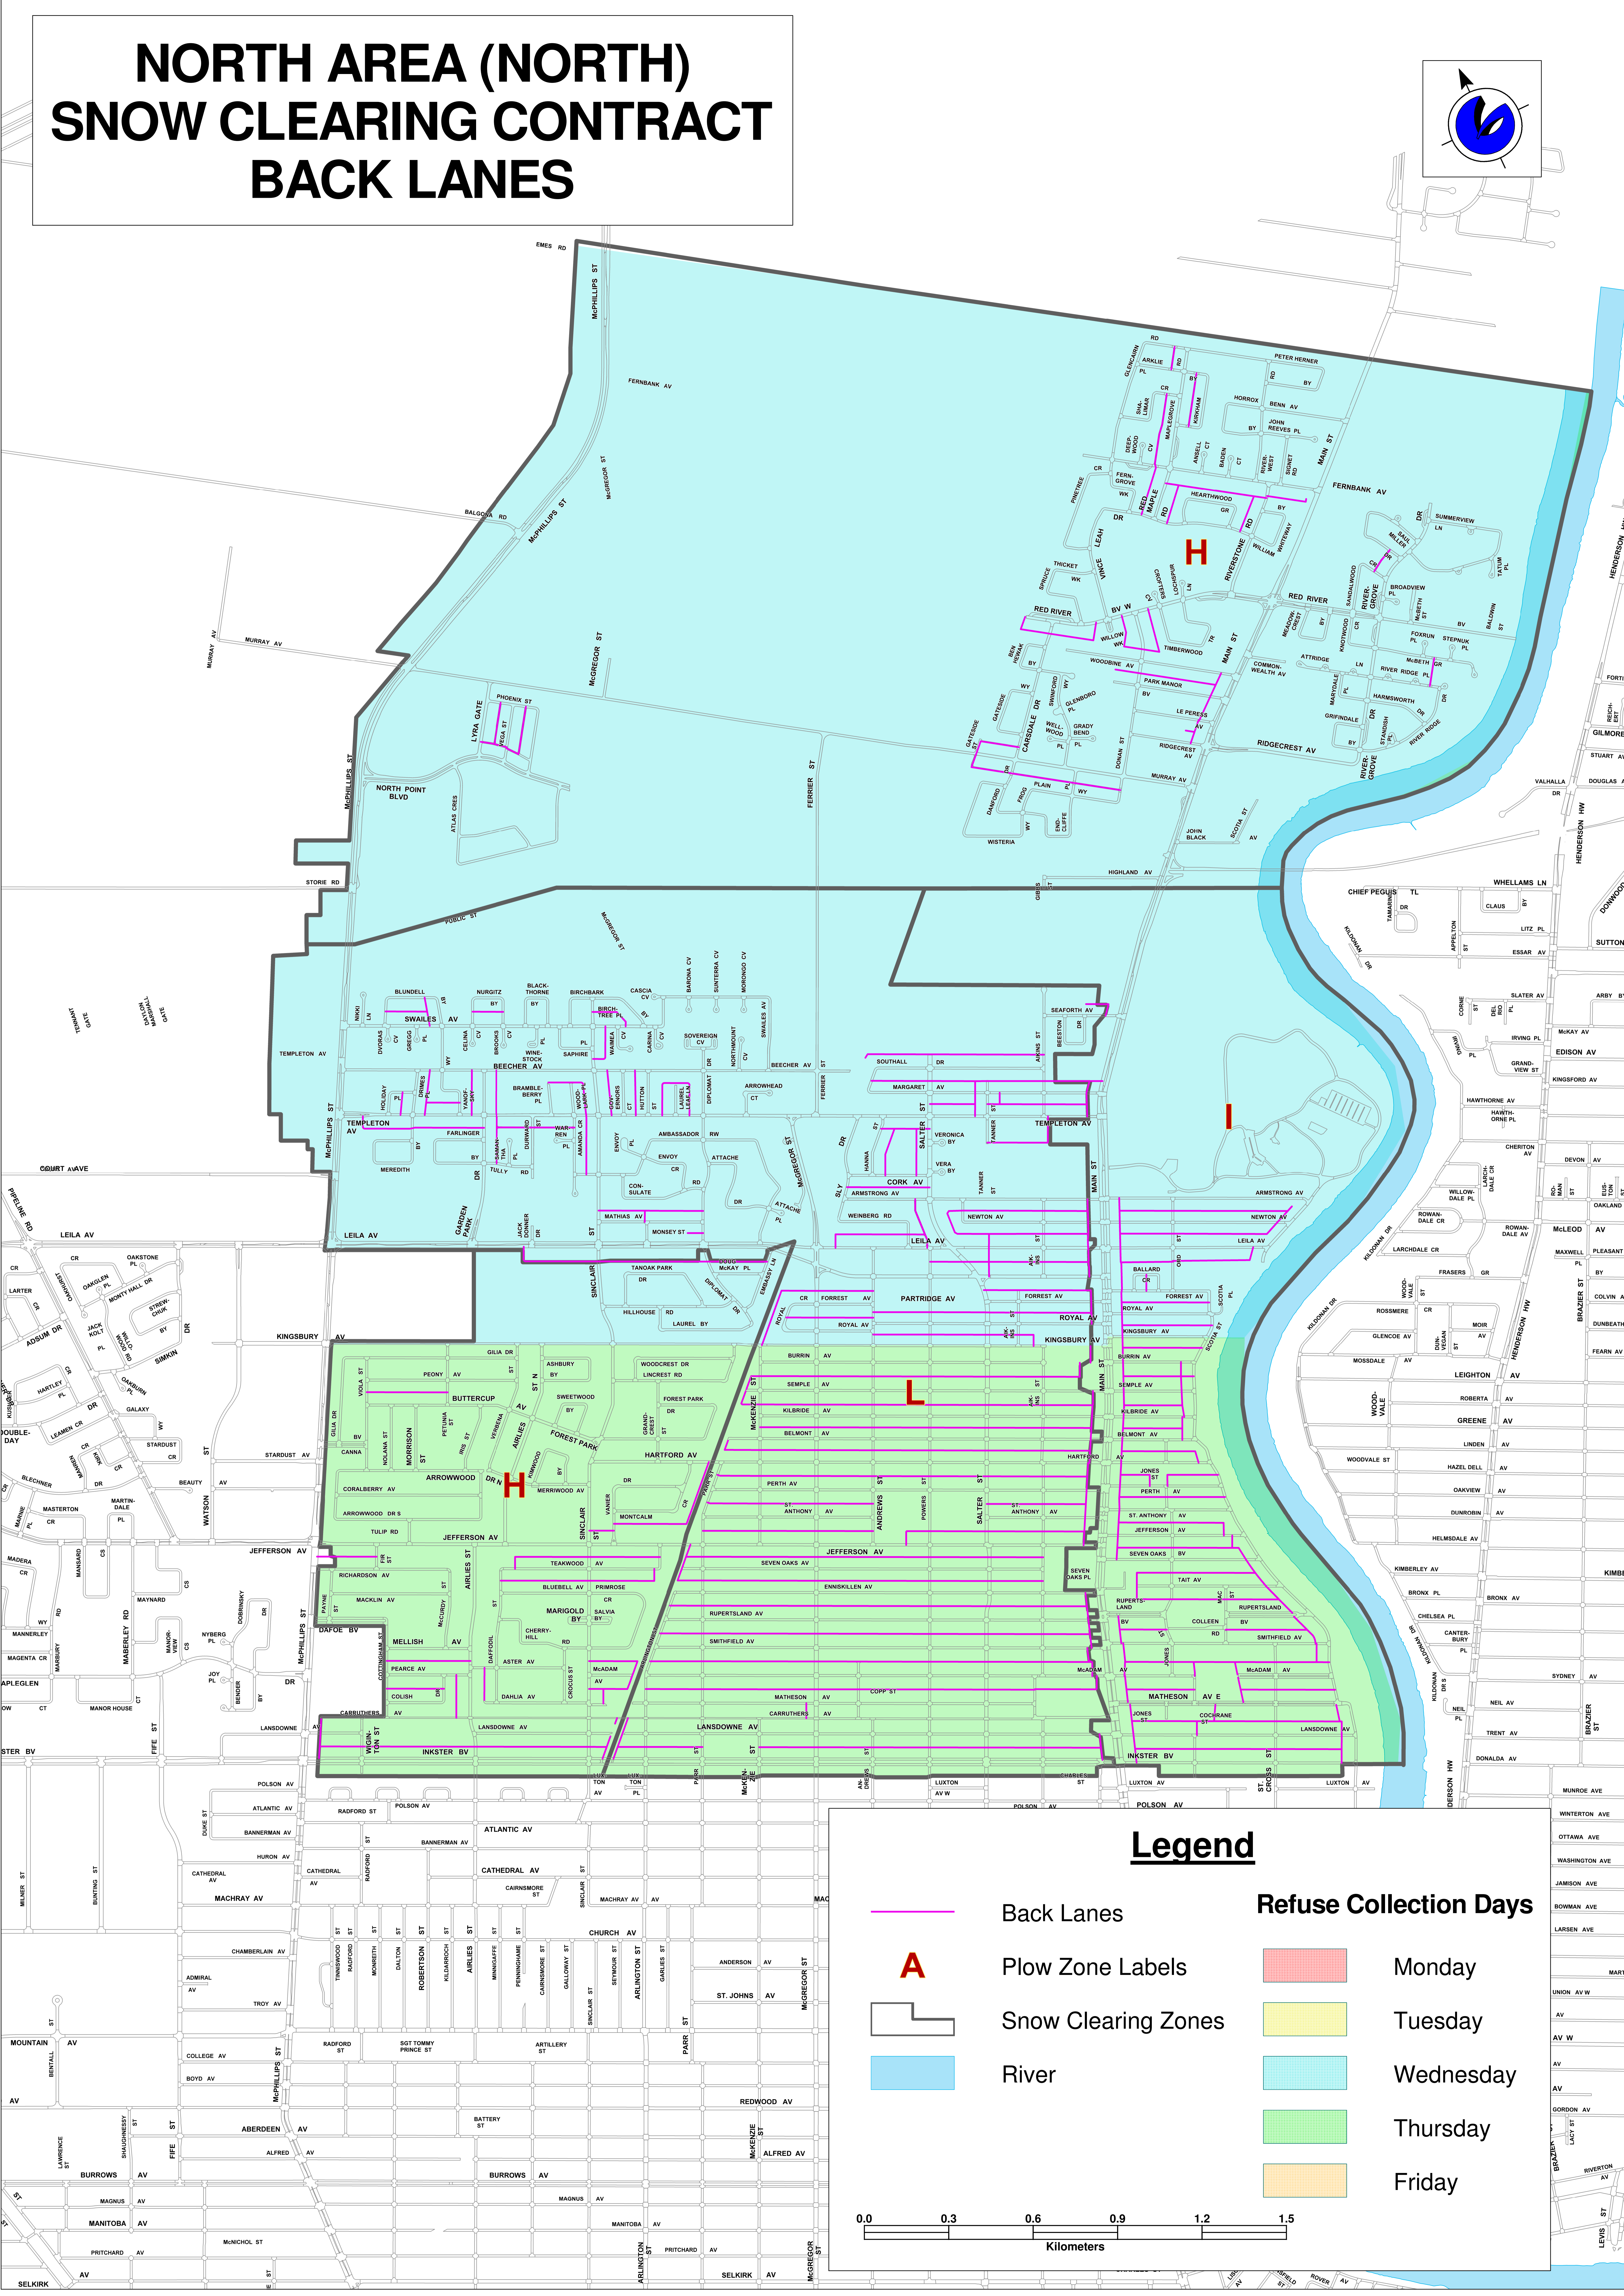

NORTH AREA (NORTH) SNOW CLEARING CONTRACT BACK LANES

Legend

- | | | | |
|---|---------------------|---|-----------|
|  | Back Lanes |  | Monday |
|  | Plow Zone Labels |  | Tuesday |
|  | Snow Clearing Zones |  | Wednesday |
|  | River |  | Thursday |
| | |  | Friday |