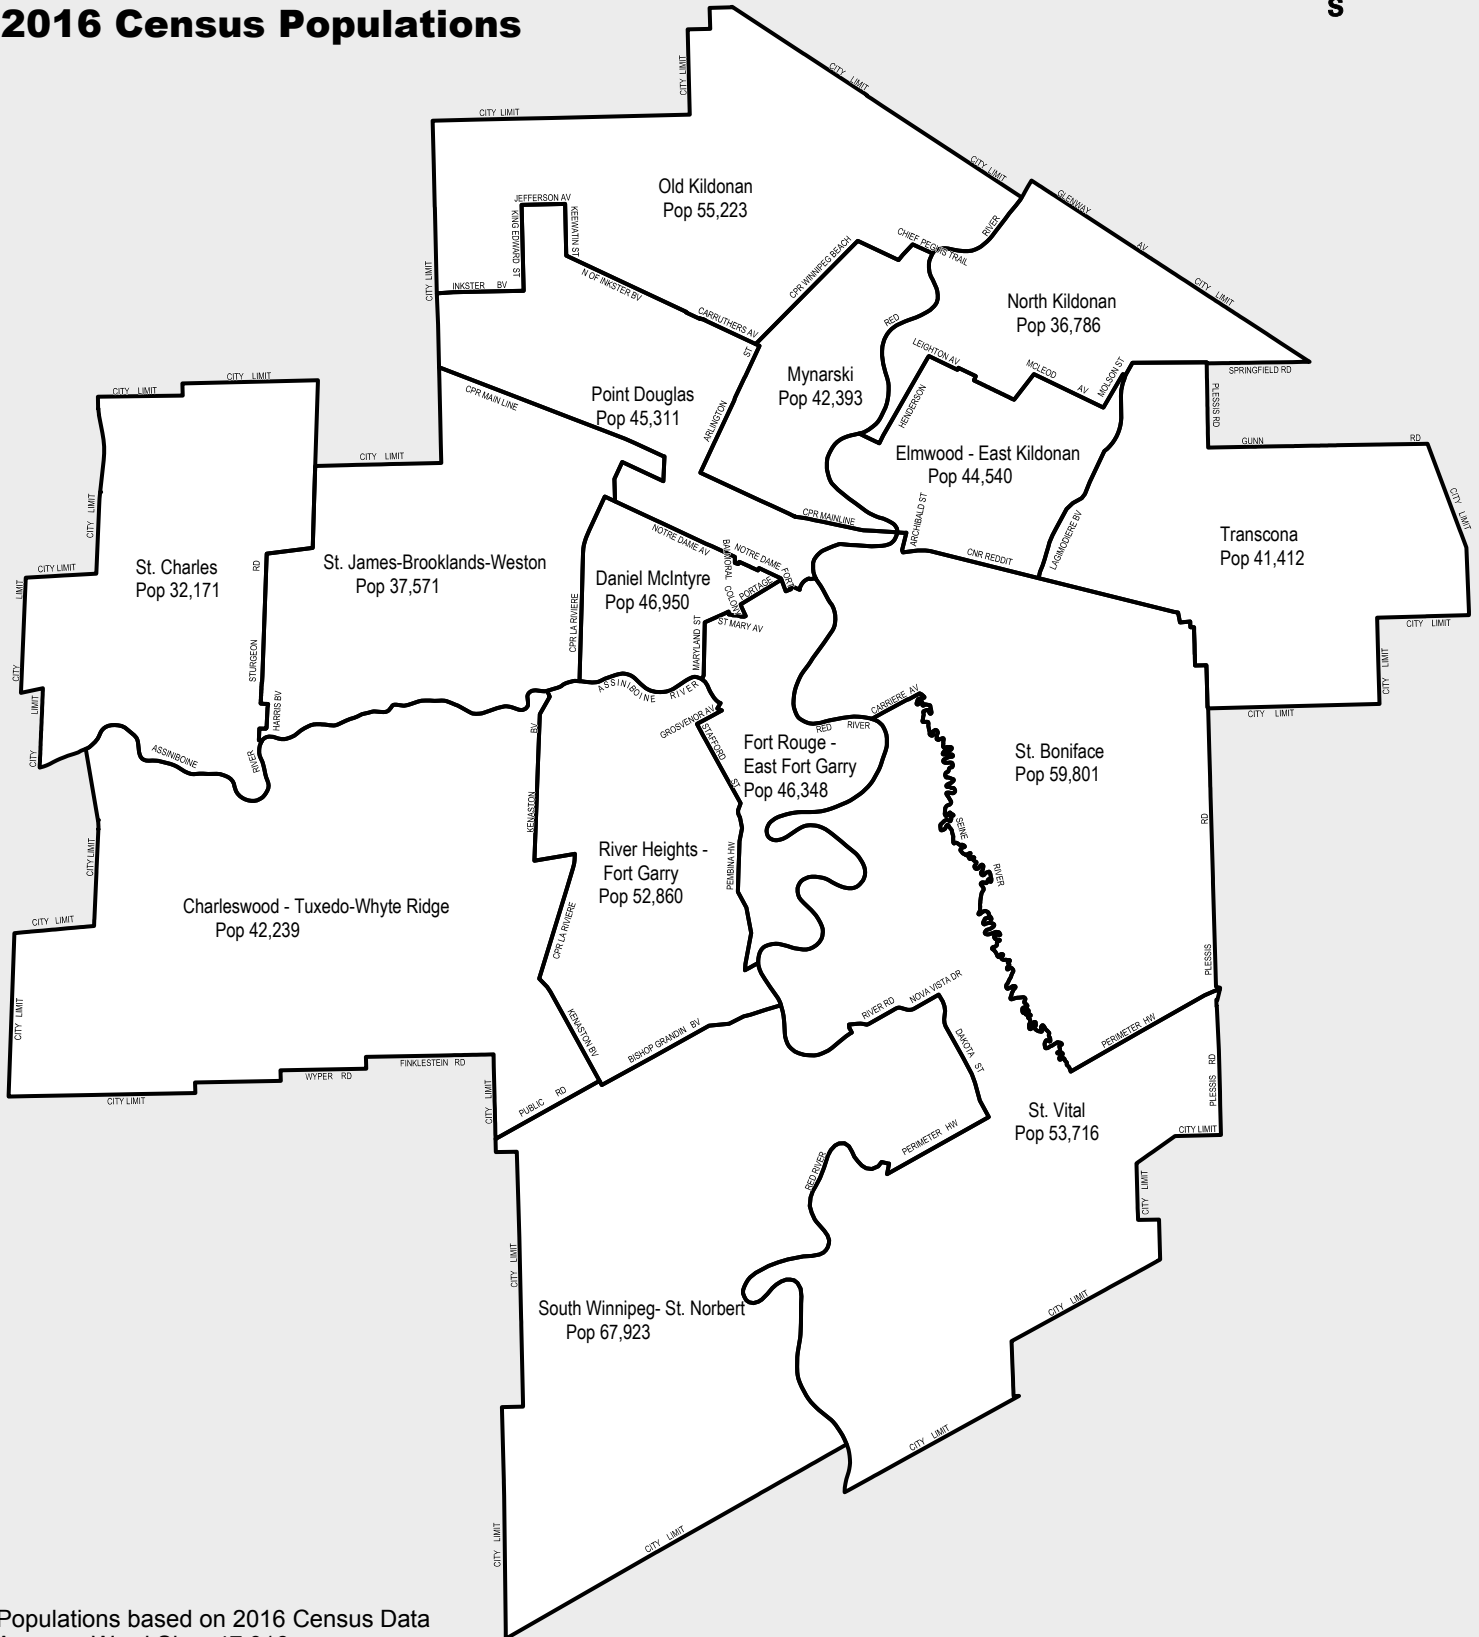

2017 Winnipeg Ward Boundaries Commission Existing Ward Boundaries 2016 Census Populations

Populations based on 2016 Census Data
 Average Ward Size: 47,016
 Maximum (Average + 25%): 58,770
 Minimum (Average - 25%): 35,262