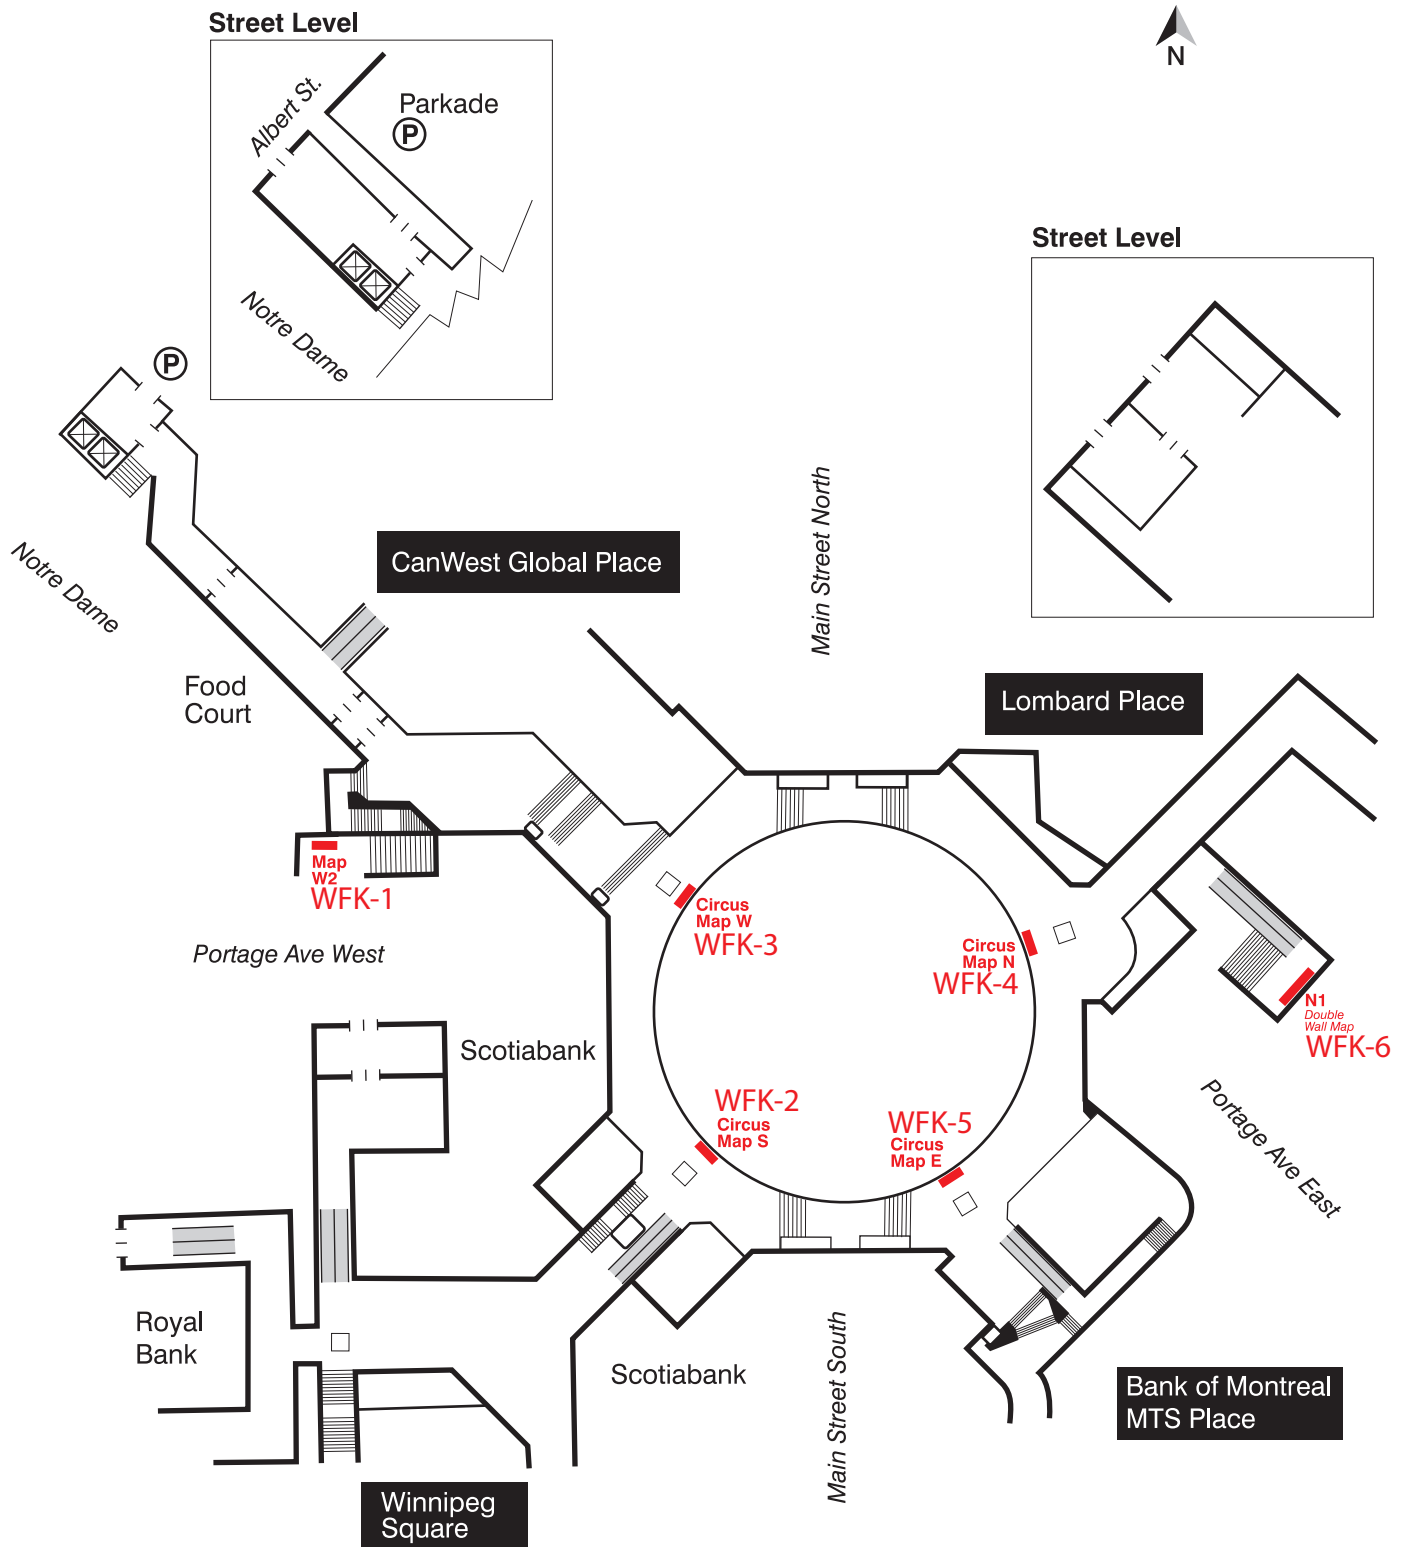

Kiosk Location Maps

Main Underground "W" Sign Plan

City

Revised February 2008
By the City of Winnipeg