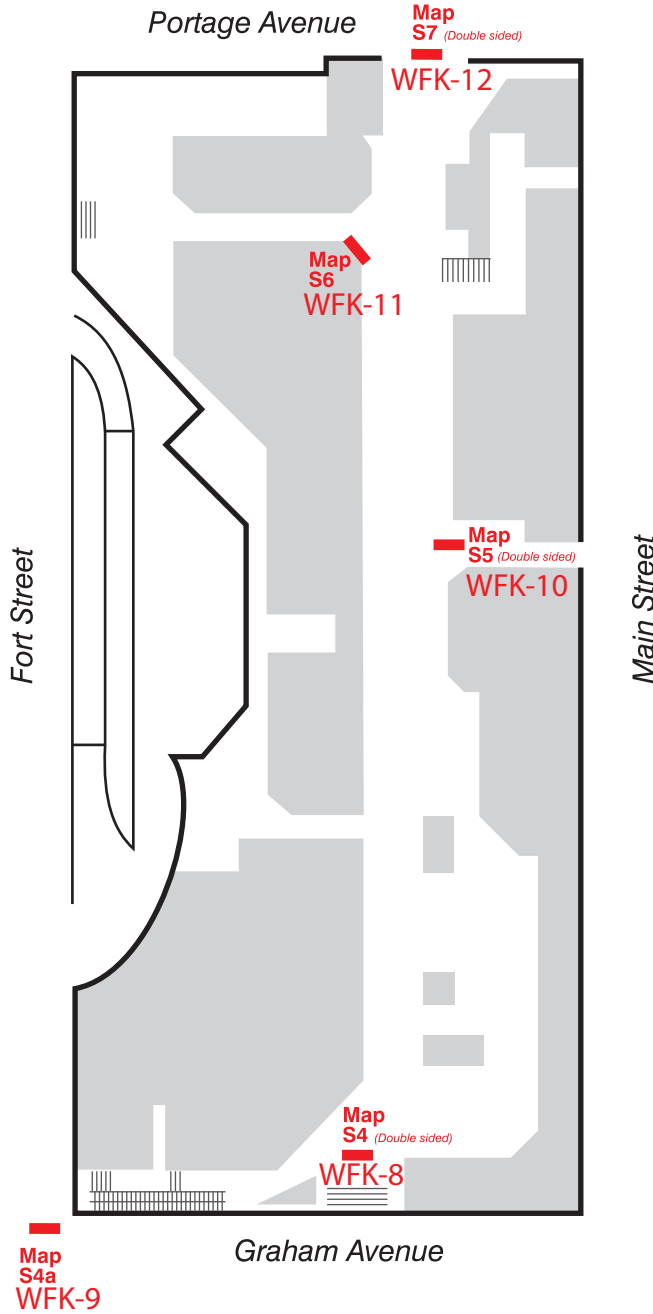

Kiosk Location Maps Main Underground "W" Sign Plan

Winnipeg Square

Revised February 2008
By the City of Winnipeg

Informing Design, Inc.

4 Smithfield St. 7th Floor
Pittsburgh, PA 15222
Phone 412-261-0446

City of Winnipeg Pedestrian Wayfinder System

Winnipeg Square
Map Displays

Date 23 May, 2005
Drawing No. WF_K_M_1 Page 3