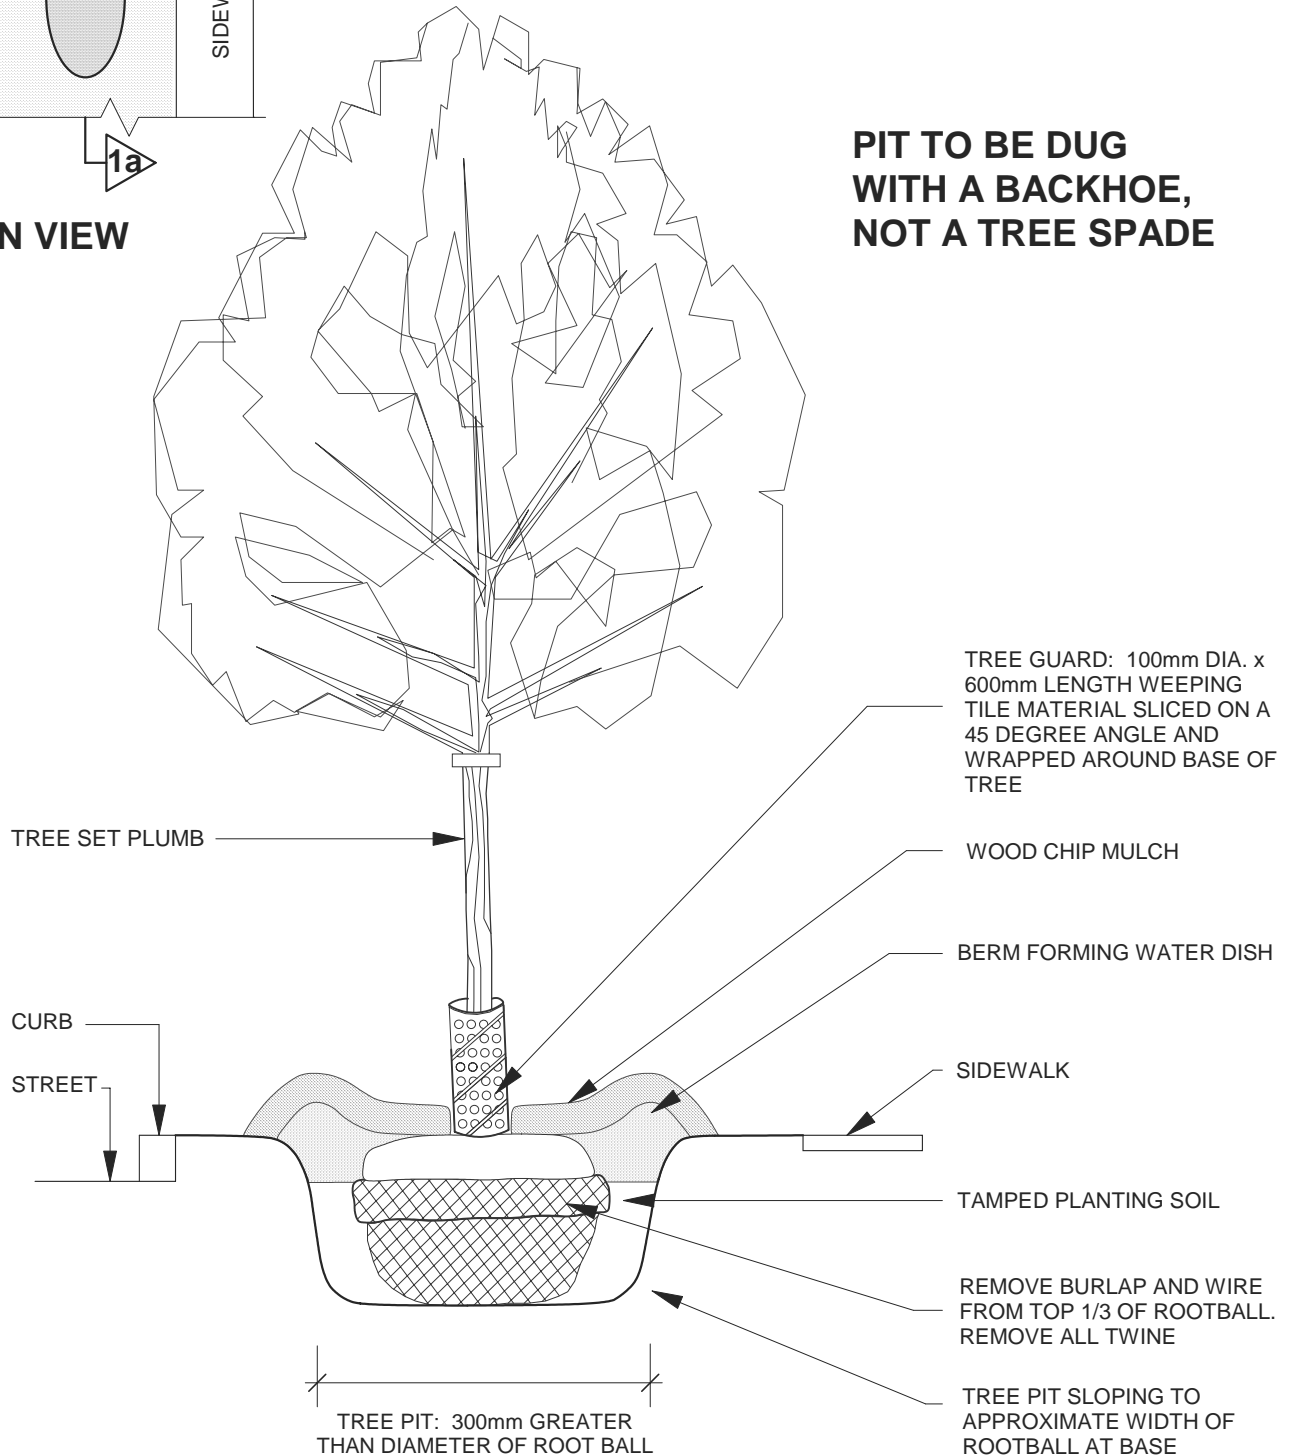

TITLE **GUIDELINES FOR THE PLANTING OF TREES ON TURF COVERED BOULEVARDS**
 DRAWING # **1b** (view perpendicular to street)

PLAN VIEW

PIT TO BE DUG WITH A BACKHOE, NOT A TREE SPADE

Urban Forestry Branch November, 2007