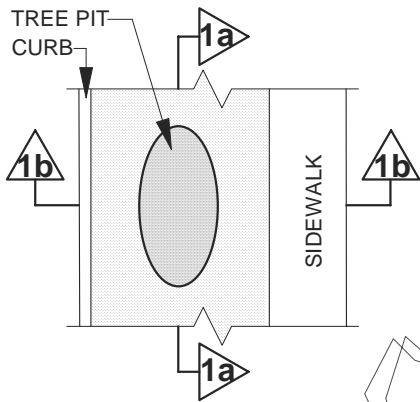

TITLE **GUIDELINES FOR THE PLANTING OF TREES ON TURF COVERED BOULEVARDS**
 DRAWING # **1b** (view perpendicular to street)

PLAN VIEW

PIT TO BE DUG WITH A BACKHOE, NOT A TREE SPADE

Urban Forestry Branch November, 2007

NOT TO SCALE
 DEC. 2007

SP

THE CITY OF WINNIPEG
 Planning, Property and Development Department
 Planning and Land Use Division
 Unit 15 - 30 Fort Street, Winnipeg, MB, R3C 4X5