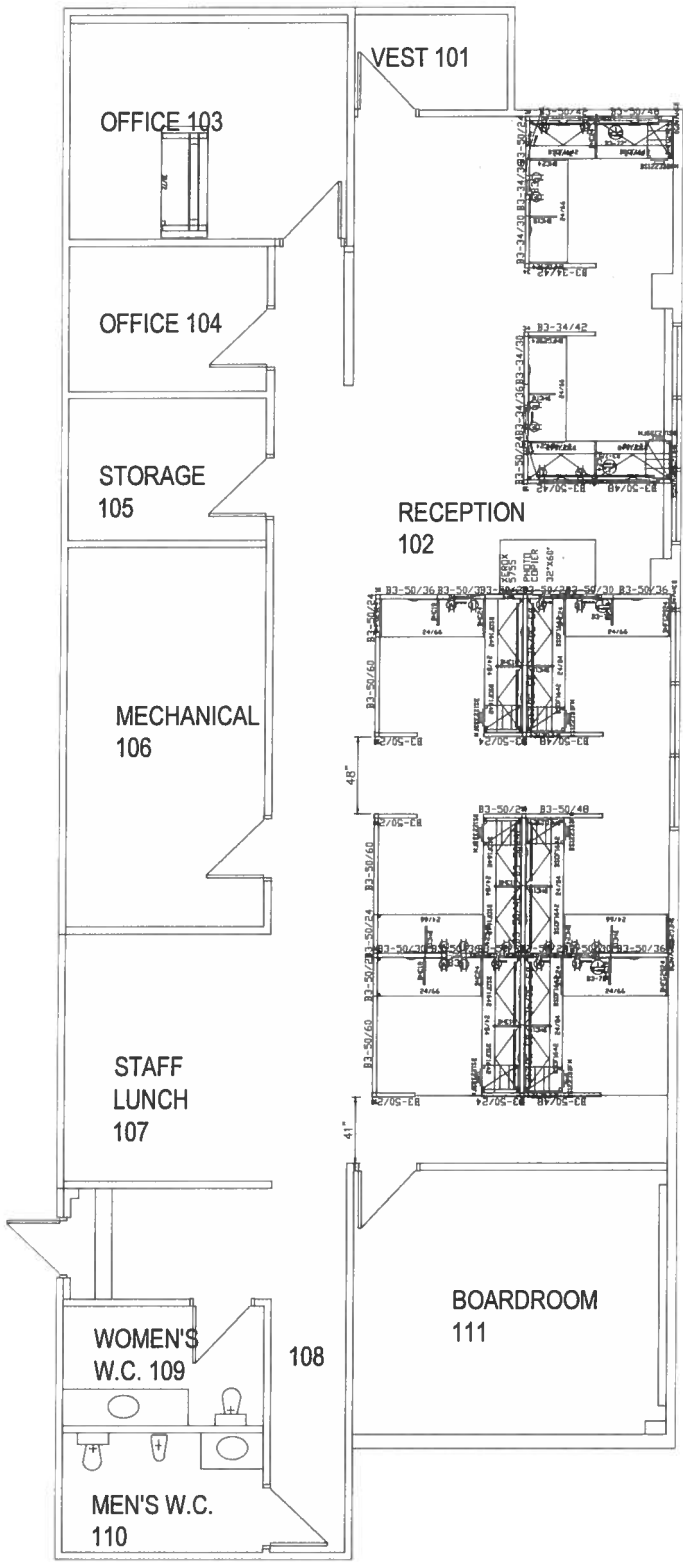

I. SHOP AREA

2. SHOP AREA

3. SHOP AREA

Project Name: NAME

Drawing Name:

THE GLOBAL GROUP
 3823 Still Creek Ave. Burnaby, BC V5C 4E2
 TEL #: 604.432.1701 x207
 www.globalfurnituregroup.com

PROJ # W180036

DWG #