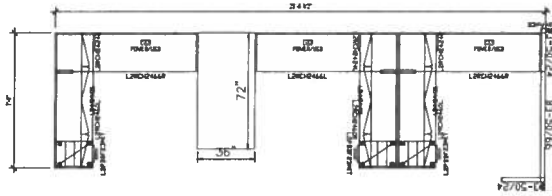

I. SHOP AREA

2. SHOP AREA

3. SHOP AREA

Project Name: NAME

Drawing Name:

THE GLOBAL GROUP
 3823 Still Creek Ave. Burnaby, BC V5C 4E2
 TEL #: 604.432.1701 x207
 www.globalfurnituregroup.com

PROJ # W180036

DWG #

REV # 03

REP M.M. & L.T.

DRAWN Pardis D.

SCALE N.T.S.

DATE MAR. 08, 2018

PAGE #

| OF |

THE GLOBAL GROUP DOES NOT ASSUME RESPONSIBILITY FOR BASE BUILDING DRAWINGS. THIS DRAWING IS FOR THE SPECIFICATION OF GLOBAL PRODUCT ONLY, AND DOES NOT REPLACE ARCHITECTURAL DRAWINGS. IT IS THE RESPONSIBILITY OF THE CLIENT PROVIDING THE BASE BUILDING DRAWING TO VERIFY THAT BASE BUILDING DRAWING AND DIMENSIONS ARE ACCURATE AND TO MAKE SURE THESE DIMENSIONS ARE VERIFIED BEFORE ORDERING PRODUCT. IMAGES ARE COMPUTER GENERATED, AND MAY NOT BE TO THE ACCURACY OF THE ACTUAL PRODUCT. THE INFORMATION AND IDEAS PROVIDED HEREIN ARE CONFIDENTIAL AND MAY NOT BE USED OR DISCLOSED TO ANY OTHER PERSON WITHOUT THE PRIOR WRITTEN PERMISSION OF THE GLOBAL GROUP OF COMPANIES.