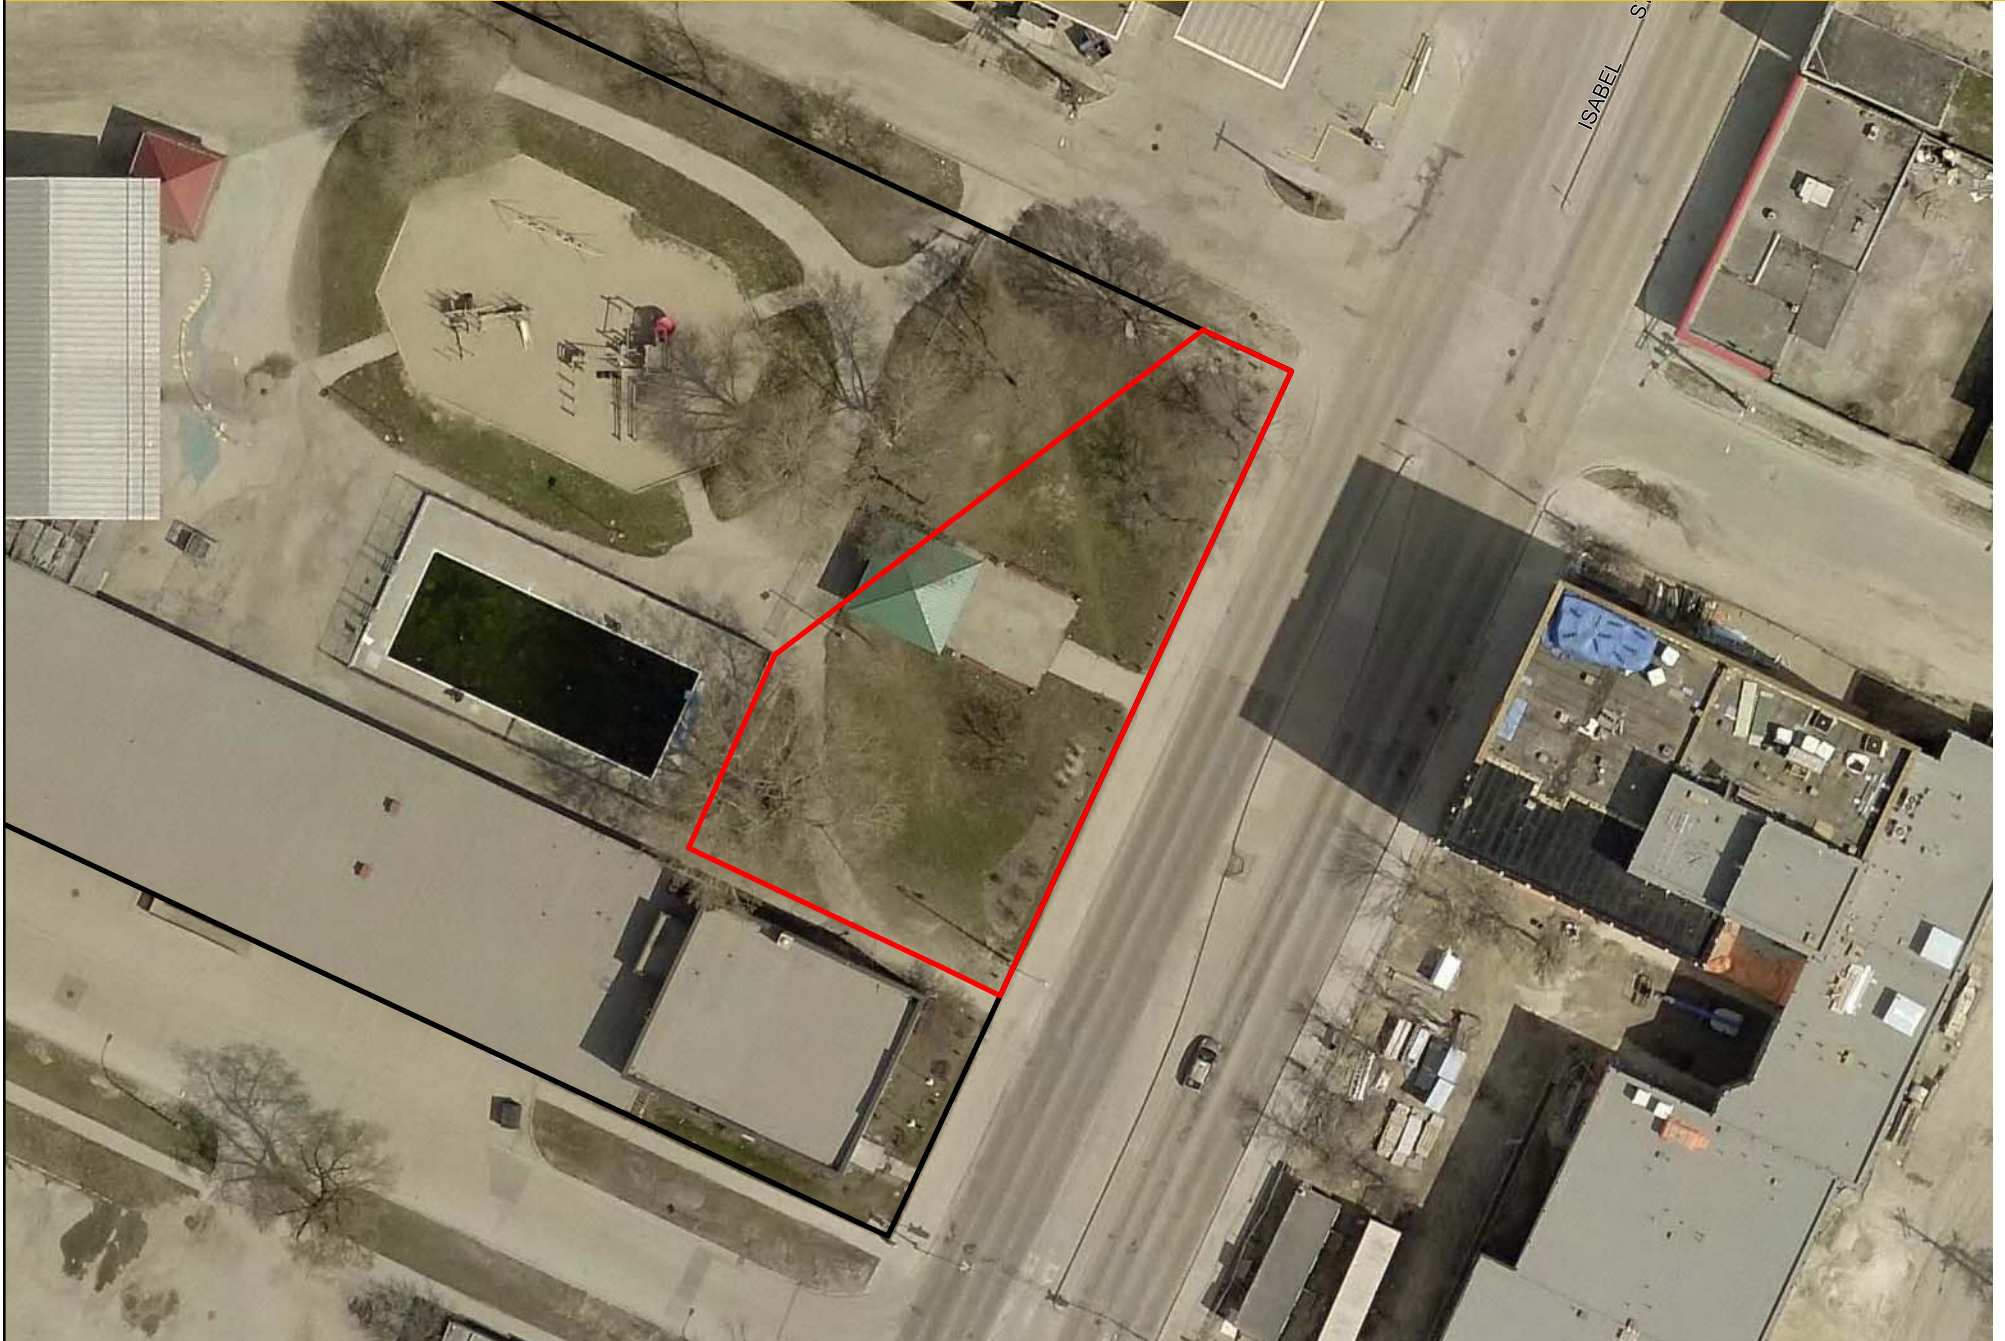

Central C.C / Freighthouse

Map Current as of May 13, 2015 - Air Photo as of 2014

200 Isabel St

Skatepark Area