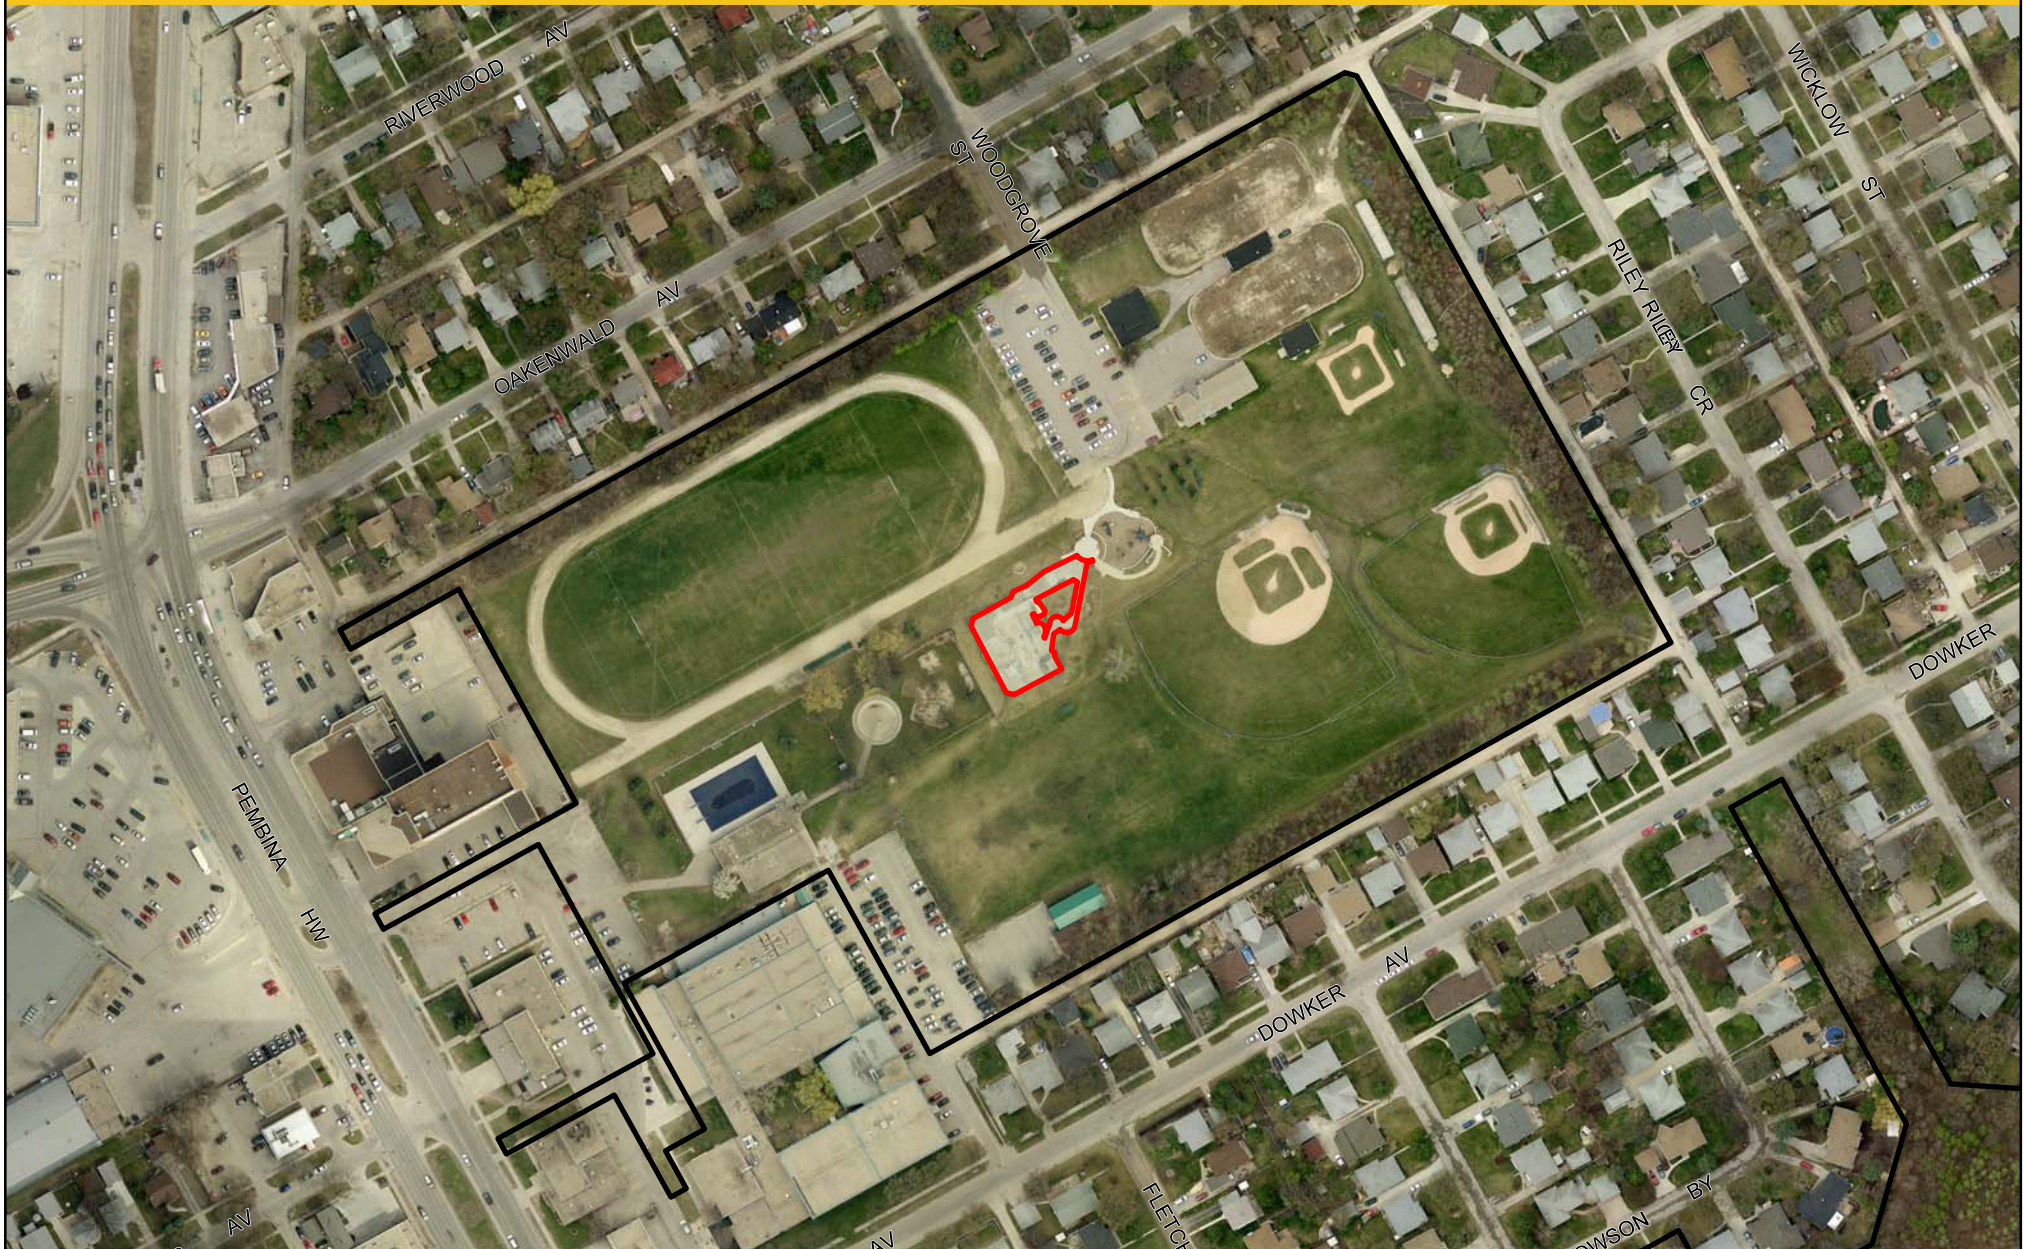

Fort Garry Skatepark within Gary Hobson Memorial Park/Fort Garry C.C

Map Current as of March 20, 2013

880 Oakenwald Ave

Skatepark Area