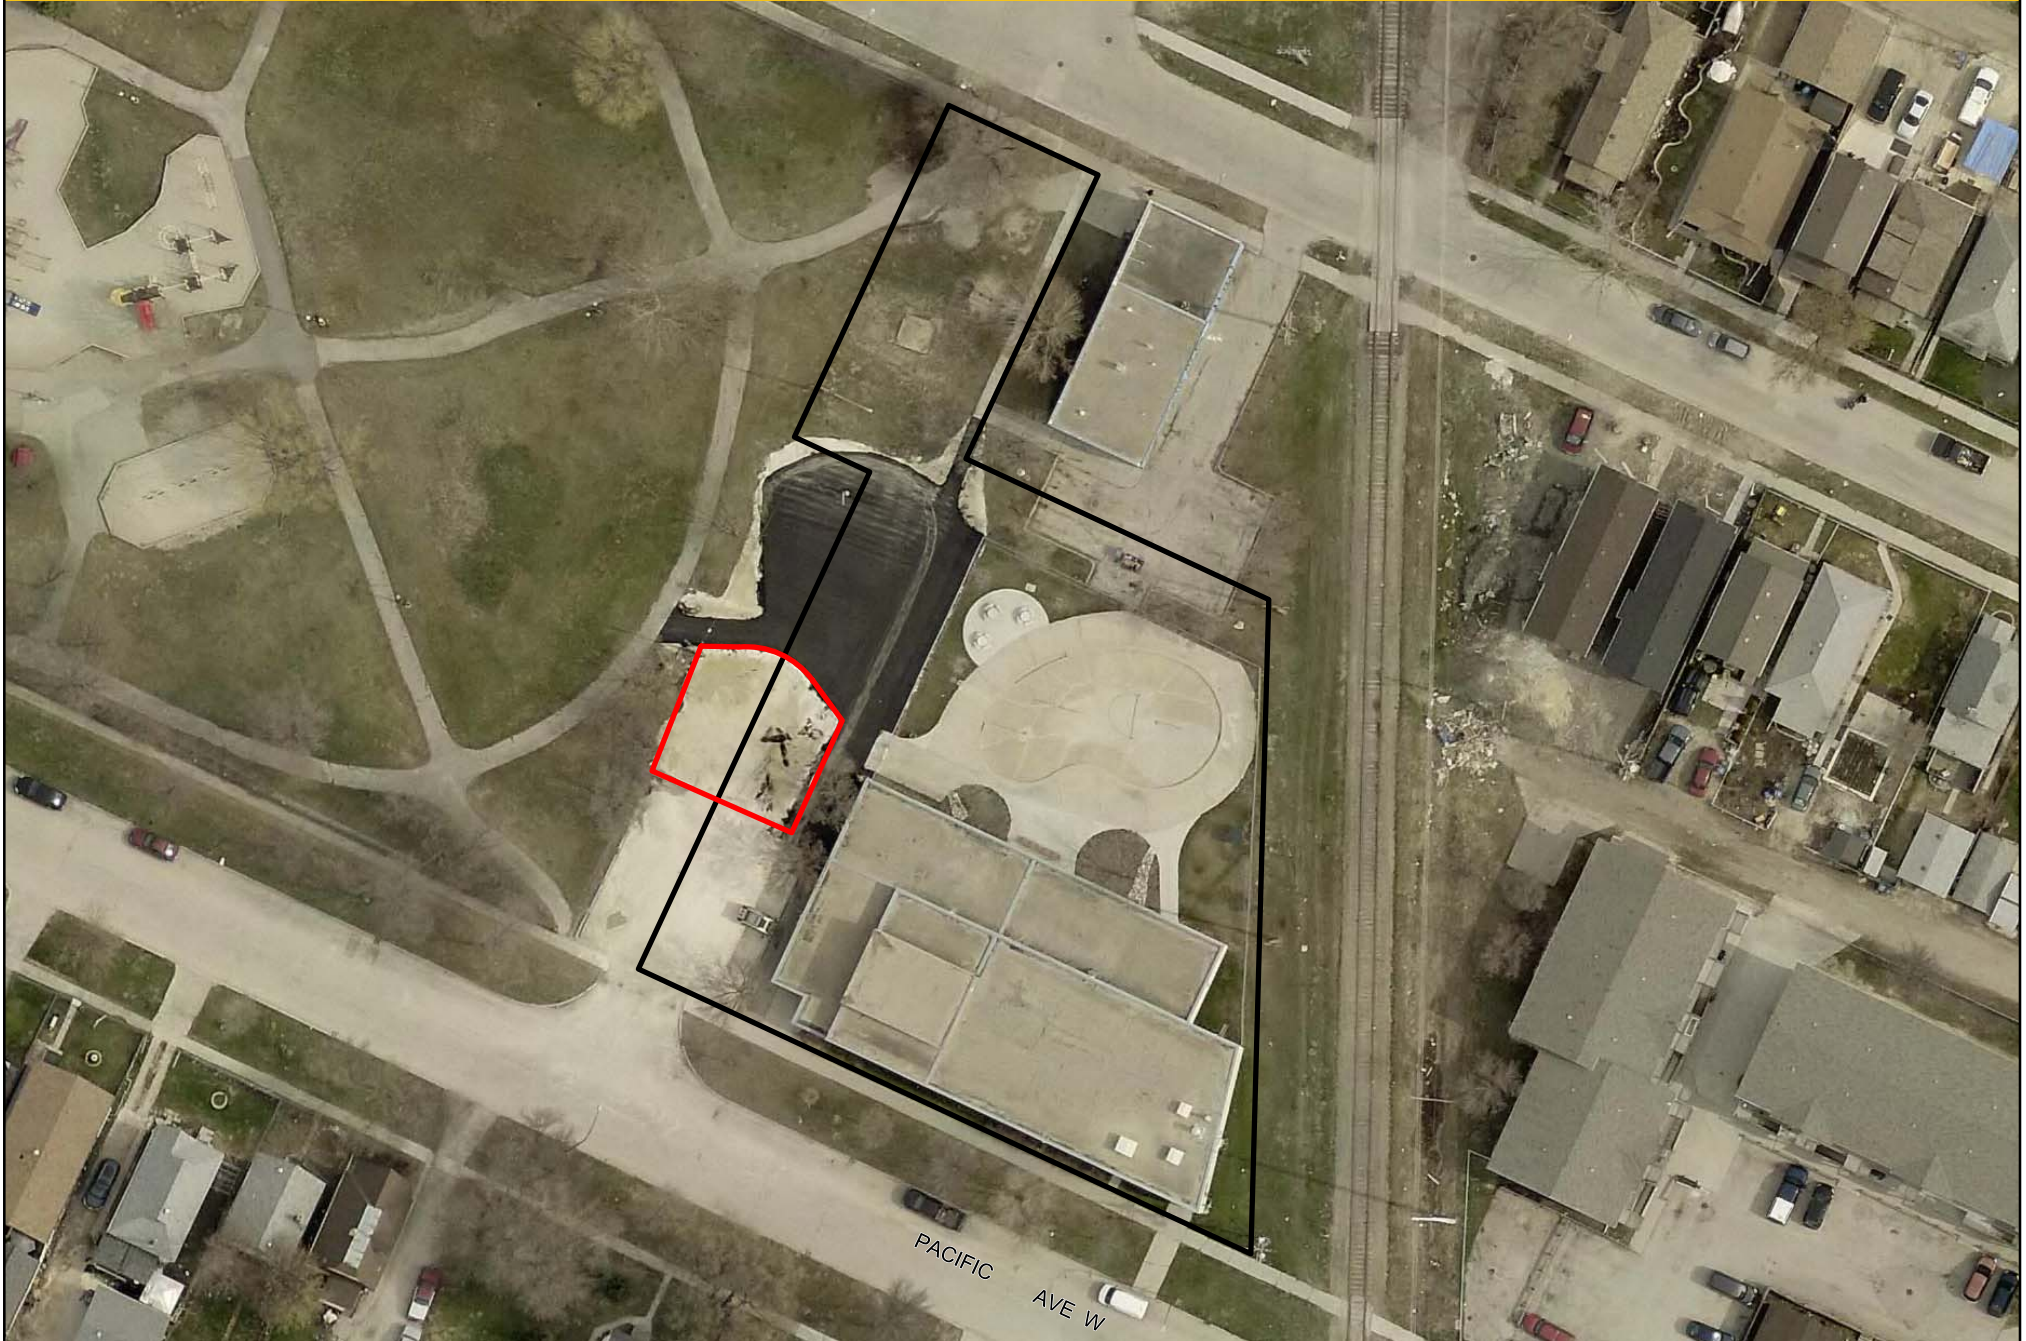

Pacific Dee Park

Map Current as of May 13, 2015 - Air Photo as of 2014

1887 Pacific Ave W

Skatepark Area